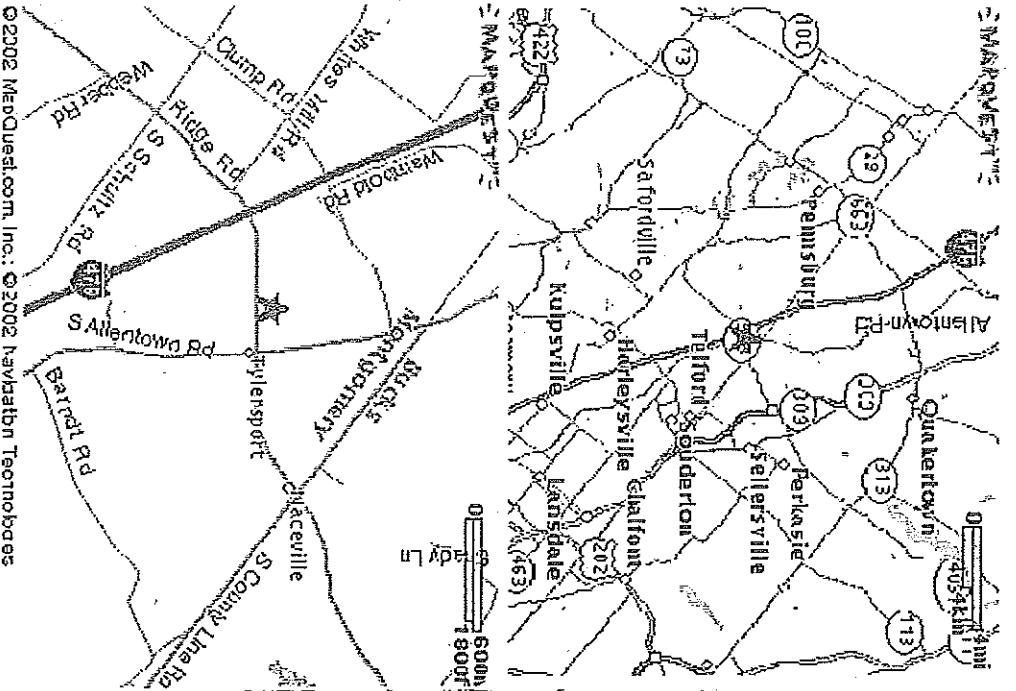

Other Disc Courses in southeastern Pennsylvania:

Town	Park
Allentown	Jordan Creek Park
Bethlehem	South Mountain Park
Birdsboro	French Creek State Park
Elizabethtown	Elizabethtown College
Erwinna	Tinicum Park
Hanover	Codorus State Park
Kennett Square	Anson B. Nixon Park
Lancaster	D. F. Buchmiller Park
Newtown	Tyler State Park
Philadelphia	Sedgley Woods

©2002 MapQuest.com, Inc.; ©2002 Navigation Technologies

From the intersection of Ridge Road and Allentown road, drive west on Ridge Road for less than a quarter mile. Turn right into the fire house and drive to parking lot in back. The park and disc course are to the left - down the road immediately in front of the large barn.