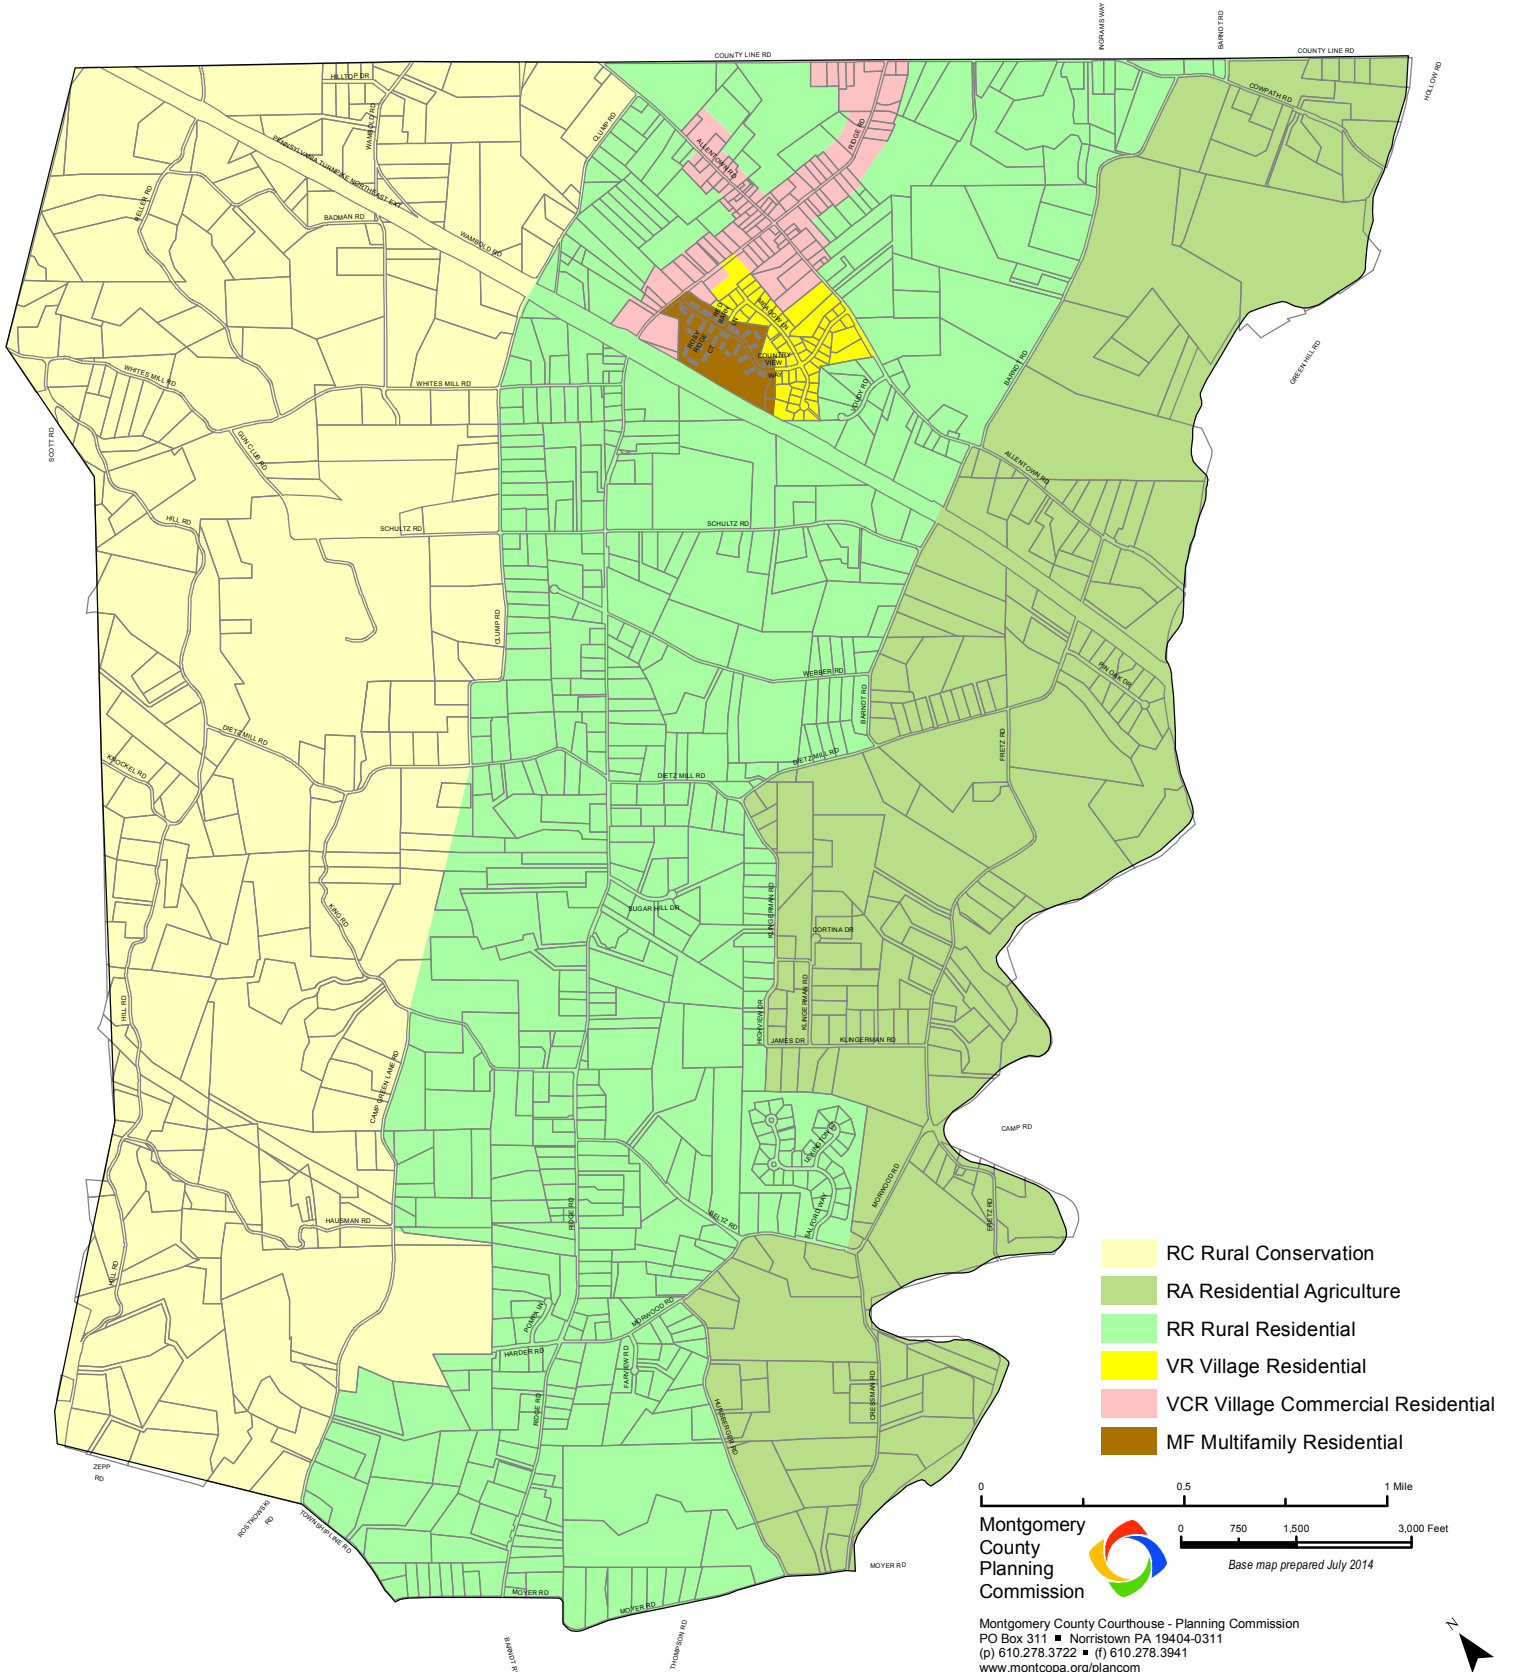

Salford Township

Zoning Map

Zoning district boundaries are approximate.
Refer to the official documentaion for accurate locations.

Montgomery County Courthouse - Planning Commission
PO Box 311 ■ Norristown PA 19404-0311
(p) 610.278.3722 ■ (f) 610.278.3941
www.montcopa.org/plancom